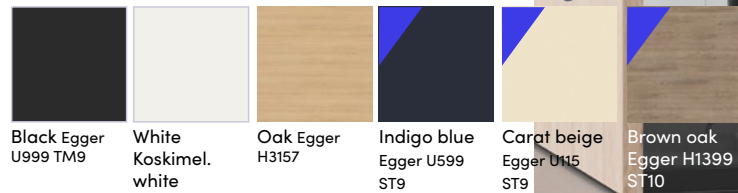

Choose a suitable color combination from our new trend colors or from our updated standard color selection!

VETROSPACE
Productive | Private | Safe

Surface

- H1227 TM12 Brown Abano Ash
- U325 ST9 Antique Rose
- U640 ST9 Olive green

Frame

- NCS S 7502-Y
- NCS S 3010-Y80R
- NCS S 4020-G50Y

Floor

- Cobalt SDN 64044
- Cobalt SDN 64061
- Cobalt SDN 64031

Standard colors

Discover the new colors!

Extra colors*

Frame

Acoustic ECOfelt wool

Surface

Floor

Frame*

Acoustic ECOfelt wool*

All other colors from Ecofelt-colormap.

Surface*

Floor*