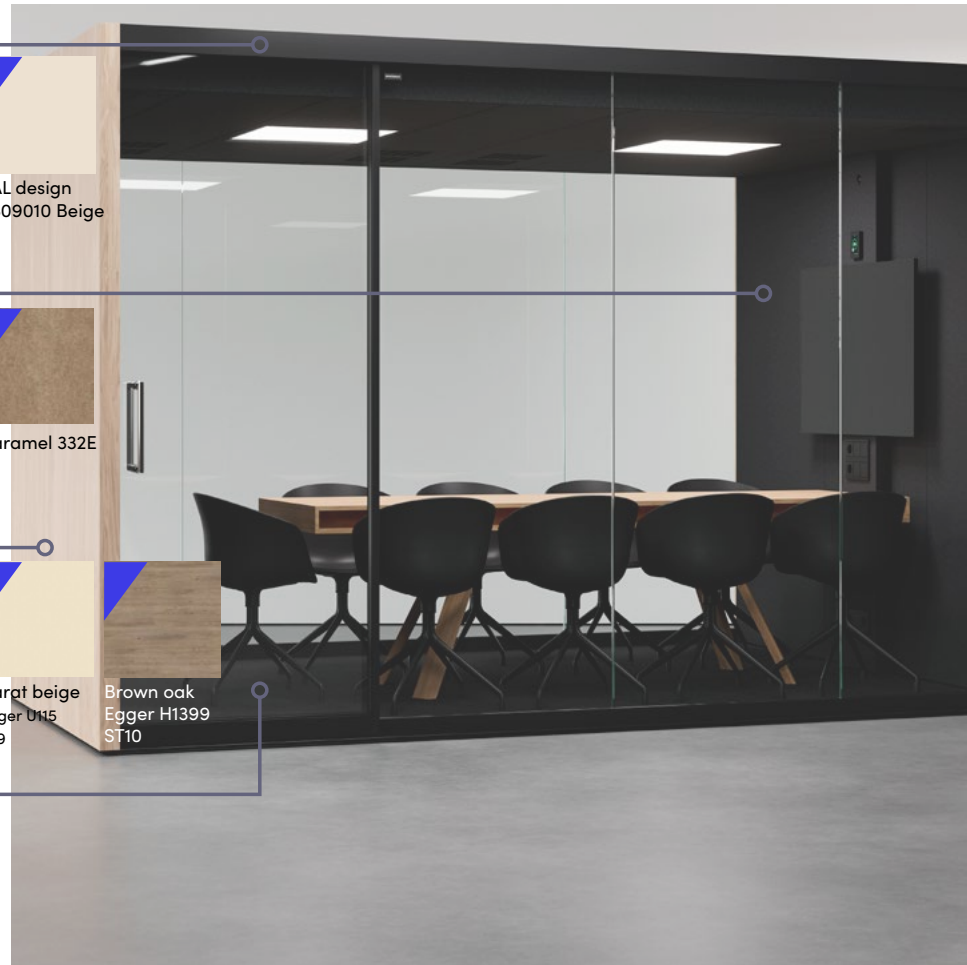

Standard colors

Discover the new colors!

Extra colors*

Frame

Acoustic ECOfelt wool

Surface

Floor

Frame*

Acoustic ECOfelt wool*

All other colors from Ecofelt-colormap.

Surface*

Floor*

* For extra cost

Exterior upholstery: Low-Pressure Laminate Durable finished surface. Good moisture resistance and easy to keep clean. Cleaning: Wipe the surfaces with a damp cleaning cloth. If necessary, use a mild all-purpose cleaner. Finish with a microfiber cloth if needed.
Manufacturers: Koskisen levyteollisuus (FSC, PEFC) Fritz EGGER GmbH & Co. OG (FSC, PEFC)

Interior upholstery: Acoustic ECOfelt Felt A natural material with excellent sound absorption. Durable, with a surface that warmly reflects light and creates a cozy atmosphere. 90% natural wool, 10% polyester. 100% recyclable material. Cleaning: Vacuum or lightly wash with water. If detergent is needed, use one suitable for wool.
Manufacturer: Slalom (Greenguard, Greenguard Gold)

Aluminum Frames: The lightness, strength, and wear resistance of aluminum make it an exceptional material for glass and door frames. Aluminum profiles are also corrosion-resistant and 100% recyclable. The profiles are surface painted with matte RAL shades. Cleaning: Wipe the surfaces with a damp cleaning cloth. If necessary, use a mild all-purpose cleaner. Finish with a microfiber cloth if needed.
Manufacturer: Mäkelä Alu Oy (REACH, ROHS)