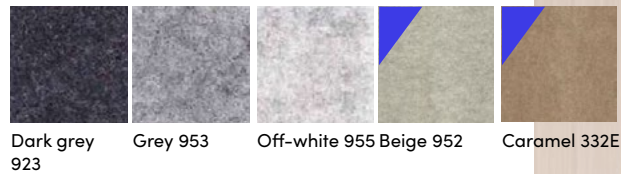

Choose a suitable color combination from our new trend colors or from our updated standard color selection!

VETROSPACE
Productive | Private | Safe

Surface

- H1227 TM12 Brown Abano Ash
- U325 ST9 Antique Rose
- U640 ST9 Olive green

Frame

- NCS S 7502-Y
- NCS S 3010-Y80R
- NCS S 4020-G50Y

Floor

- Cobalt SDN 64044
- Cobalt SDN 64061
- Cobalt SDN 64031

Standard colors

Discover the new colors!

Extra colors*

Frame

Acoustic ECOfelt wool

Surface

Floor

Frame*

Acoustic ECOfelt wool*

All other colors from Ecofelt-colormap.

Surface*

Floor*