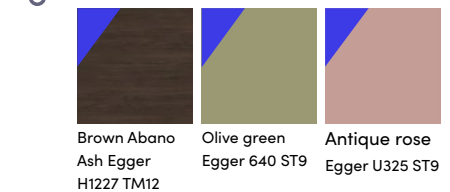

Frame

- NCS S 7502-Y
- NCS S 3010-Y80R
- NCS S 4020-G50Y

Floor

- Cobalt SDN 64044
- Cobalt SDN 64061
- Cobalt SDN 64031

Standard colors

Discover the new colors!

Extra colors*

Frame

Acoustic ECOfelt wool

Surface

Floor

Frame*

Acoustic ECOfelt wool*

All other colors from Ecofelt-colormap.

Surface*

Floor*