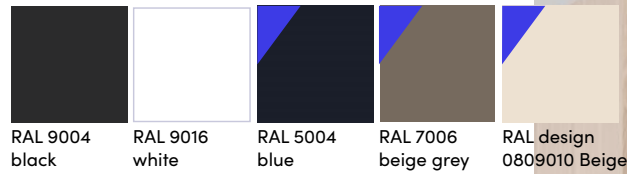

Choose a suitable color combination from our new trend colors or from our updated standard color selection!

VETROSPACE
Productive | Private | Safe

Surface

- H1227 TM12 Brown Abano Ash
- U325 ST9 Antique Rose
- U640 ST9 Olive green

Frame

- NCS S 7502-Y
- NCS S 3010-Y80R
- NCS S 4020-G50Y

Floor

- Cobalt SDN 64044
- Cobalt SDN 64061
- Cobalt SDN 64031

Standard colors

Discover the new colors!

Extra colors*

Frame

Acoustic ECOfelt wool

Surface

Floor

Frame*

Acoustic ECOfelt wool*

All other colors from Ecofelt-colormap.

Surface*

Floor*